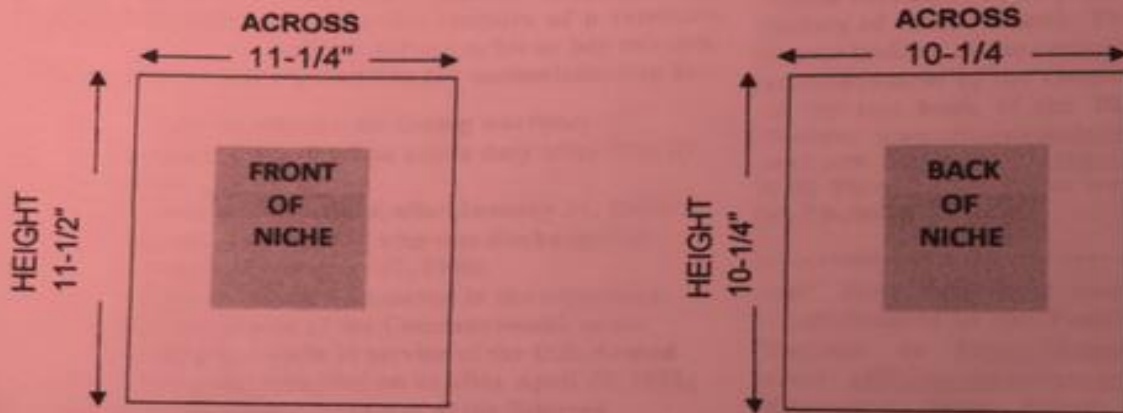

NICHE OVERALL DIMENSIONS

(DATA PER ACTUAL MEASUREMENTS ON 5/13/16)

THE LENGTH FOR A DOUBLE IS: 23"
THE LENGTH FOR A SINGLE IS: 11-1/2"